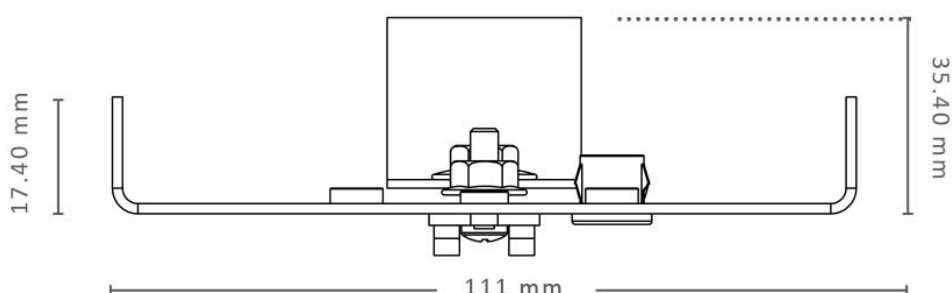

## SPECIFICATIONS TABLE

Model.	18W	24W	36W	48W
Input Voltage	100-277VAC 50/60hz	100-277VAC 50/60hz	100-277VAC 50/60hz	100-277VAC 50/60hz
Wattage	18W	24W	36W	48W
Efficacy	125 lm/W	125 lm/W	125 lm/W	125 lm/W
Lumens	2,250 lm	3,000 lm	4,500 lm	6,000 lm
Power Factor	>0.9	>0.9	>0.9	>0.9
THD	<15%	<15%	<15%	<15%
CRI	>80	>80	>80	>80
CCT	3000K/4000K/5000K	3000K/4000K/5000K	3000K/4000K/5000K	3000K/4000K/5000K
Operational Temperatures	-30°C — 50°C	-30°C — 50°C	-30°C — 50°C	-30°C — 50°C
Housing Material	Aluminum	Aluminum	Aluminum	Aluminum

## ORDERING INFORMATION

FAMILY MODEL NUMBER	WATTAGE [W]	CCT [X]	OPTION [Y]	STRIP SIZE [Z]
JLS68102-STR	18(4ft) 24(4ft) 36(8ft) 48(8ft)	30 = 3000K 40 = 4000K 50 = 5000K	Blank = No Option O = Occupancy Sensor EM = Emergency Backup	Blank = 4ft. 2 = 8ft.